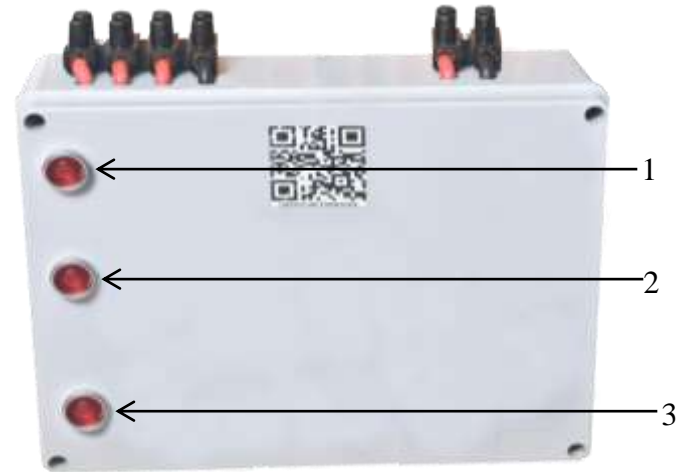

✓ **DECSEL01**

INSTALLATION INSTRUCTIONS

1. Mark positions on the wall where you will like to hang the device. Drill a 0.6mm diameter hole at each of the marked positions on the wall. Insert fisher pegs into the drilled holes
2. Connect the wiring of the home to the device as illustrated below

INPUT

OUTPUT

DEVICE DESCRIPTION

1. Line 1 indicator
2. Line 2 indicator
3. Line 3 indicator