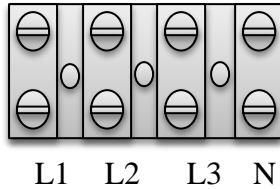

## INSTALLATION INSTRUCTIONS

1. Mark positions on the wall where you will like to hang the device. Drill a 0.6mm diameter hole at each of the marked positions on the wall. Insert fisher pegs into the drilled holes
2. Connect the wiring of the home to the device as illustrated below