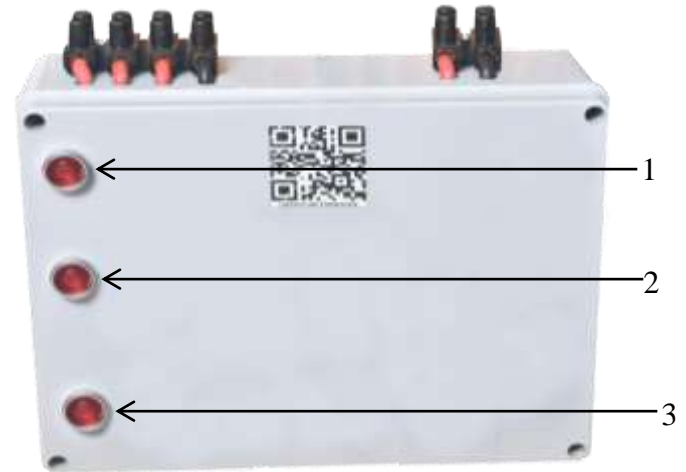

## **INSTALLATION MANUAL**

FOR

✓ **DECSEL01**

## INSTALLATION INSTRUCTIONS

1. Mark positions on the wall where you will like to hang the device. Drill a 0.6mm diameter hole at each of the marked positions on the wall. Insert fisher pegs into the drilled holes
2. Connect the wiring of the home to the device as illustrated below

INPUT

OUTPUT

## DEVICE DESCRIPTION

1. Line 1 indicator
2. Line 2 indicator
3. Line 3 indicator