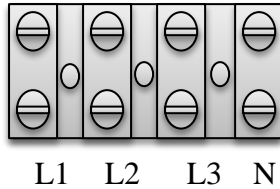

✓ **DECSEL01**

INSTALLATION INSTRUCTIONS

1. Mark positions on the wall where you will like to hang the device. Drill a 0.6mm diameter hole at each of the marked positions on the wall. Insert fisher pegs into the drilled holes
2. Connect the wiring of the home to the device as illustrated below

INPUT

OUTPUT

DEVICE DESCRIPTION

1. Line 1 indicator
2. Line 2 indicator
3. Line 3 indicator